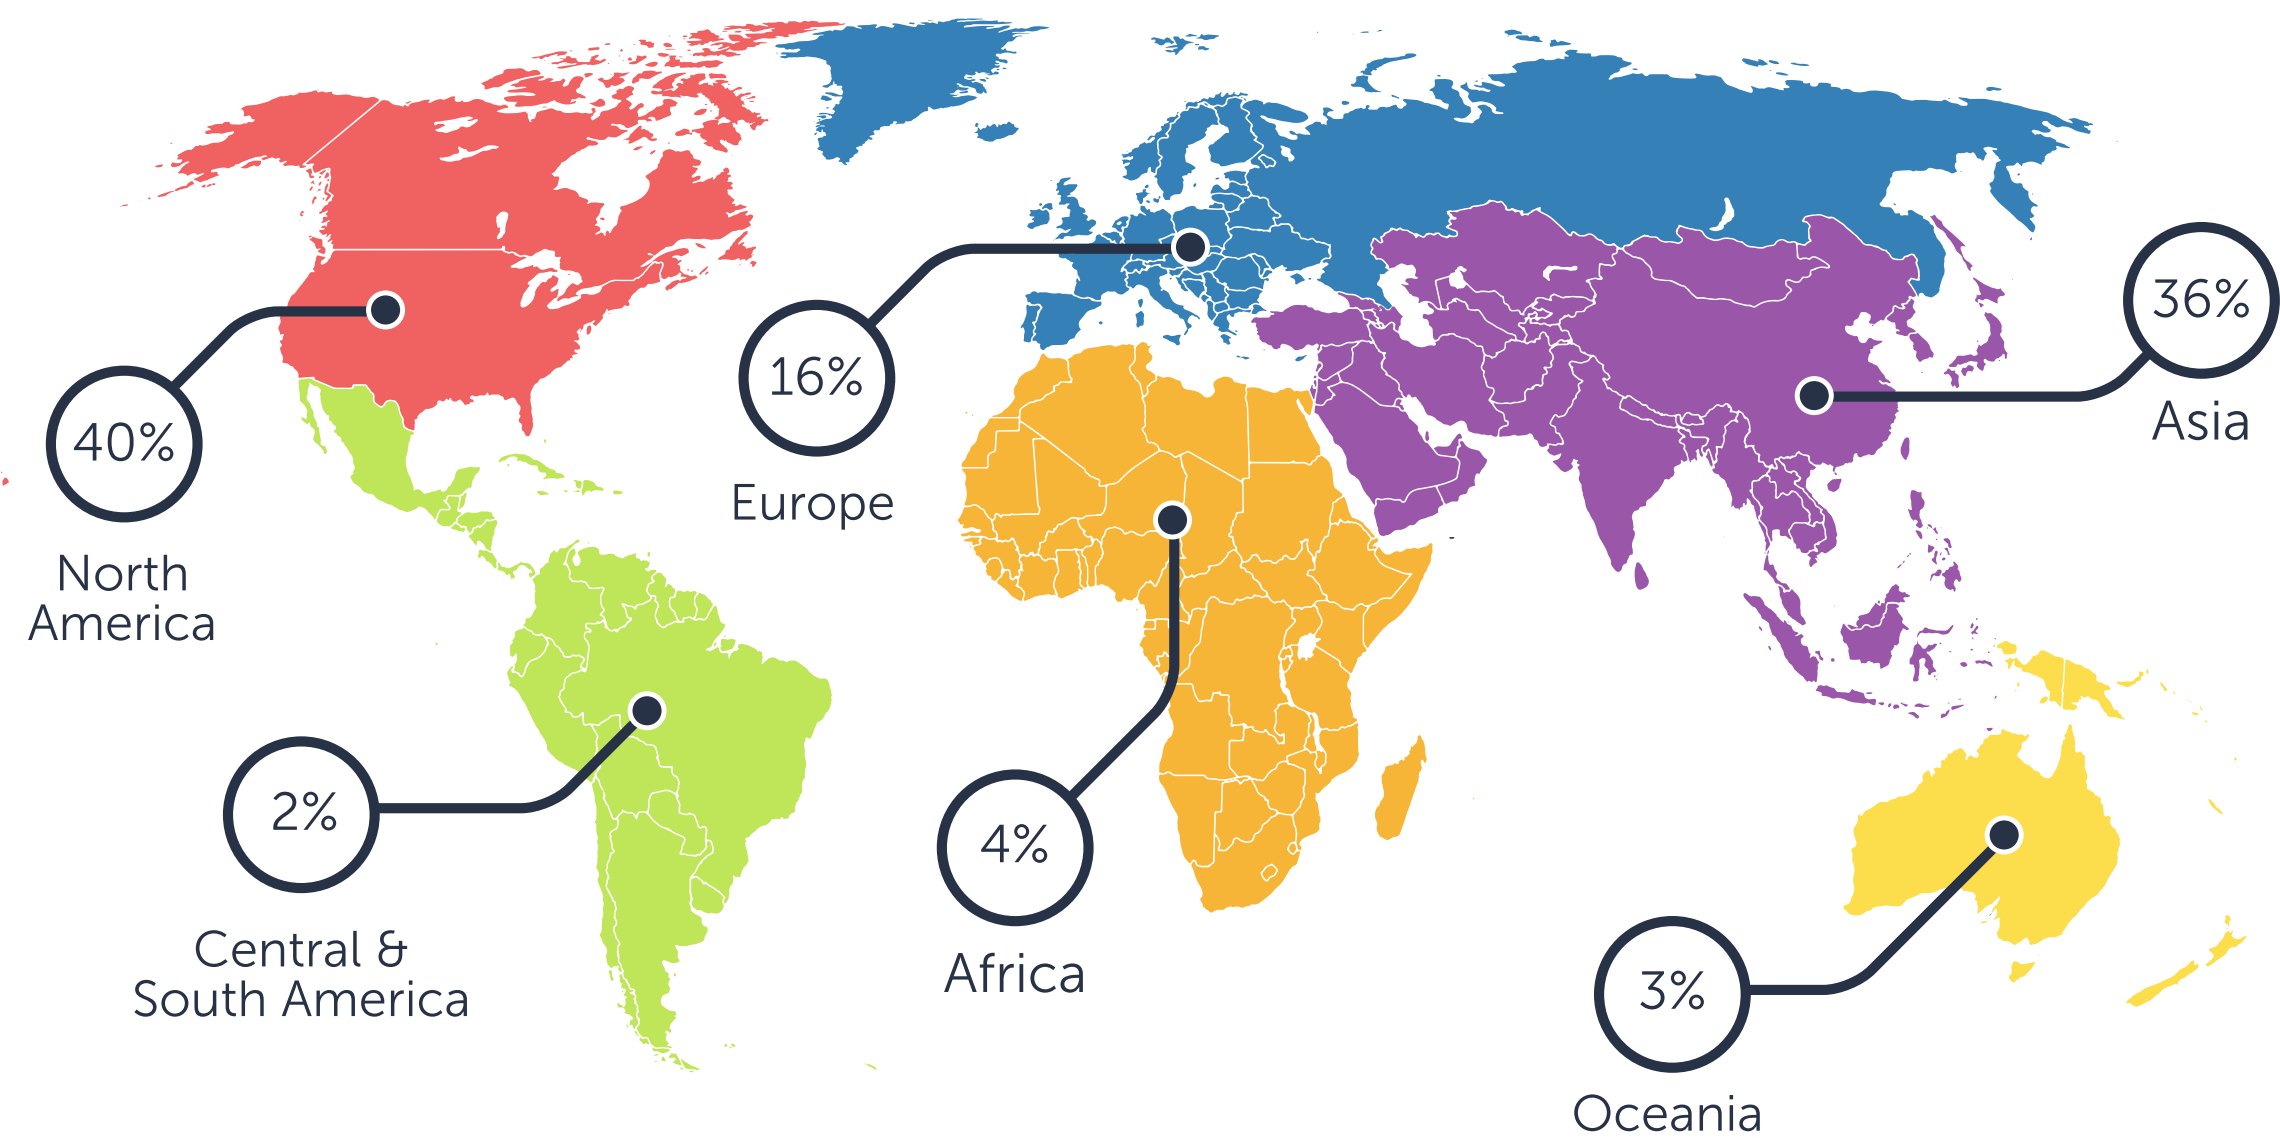

# ANTIBODIES AND IMMUNOLOGY

opted in users\*\*  
146,247\*

annual content visits  
1,246,880\*

annual leads generated  
12,669\*