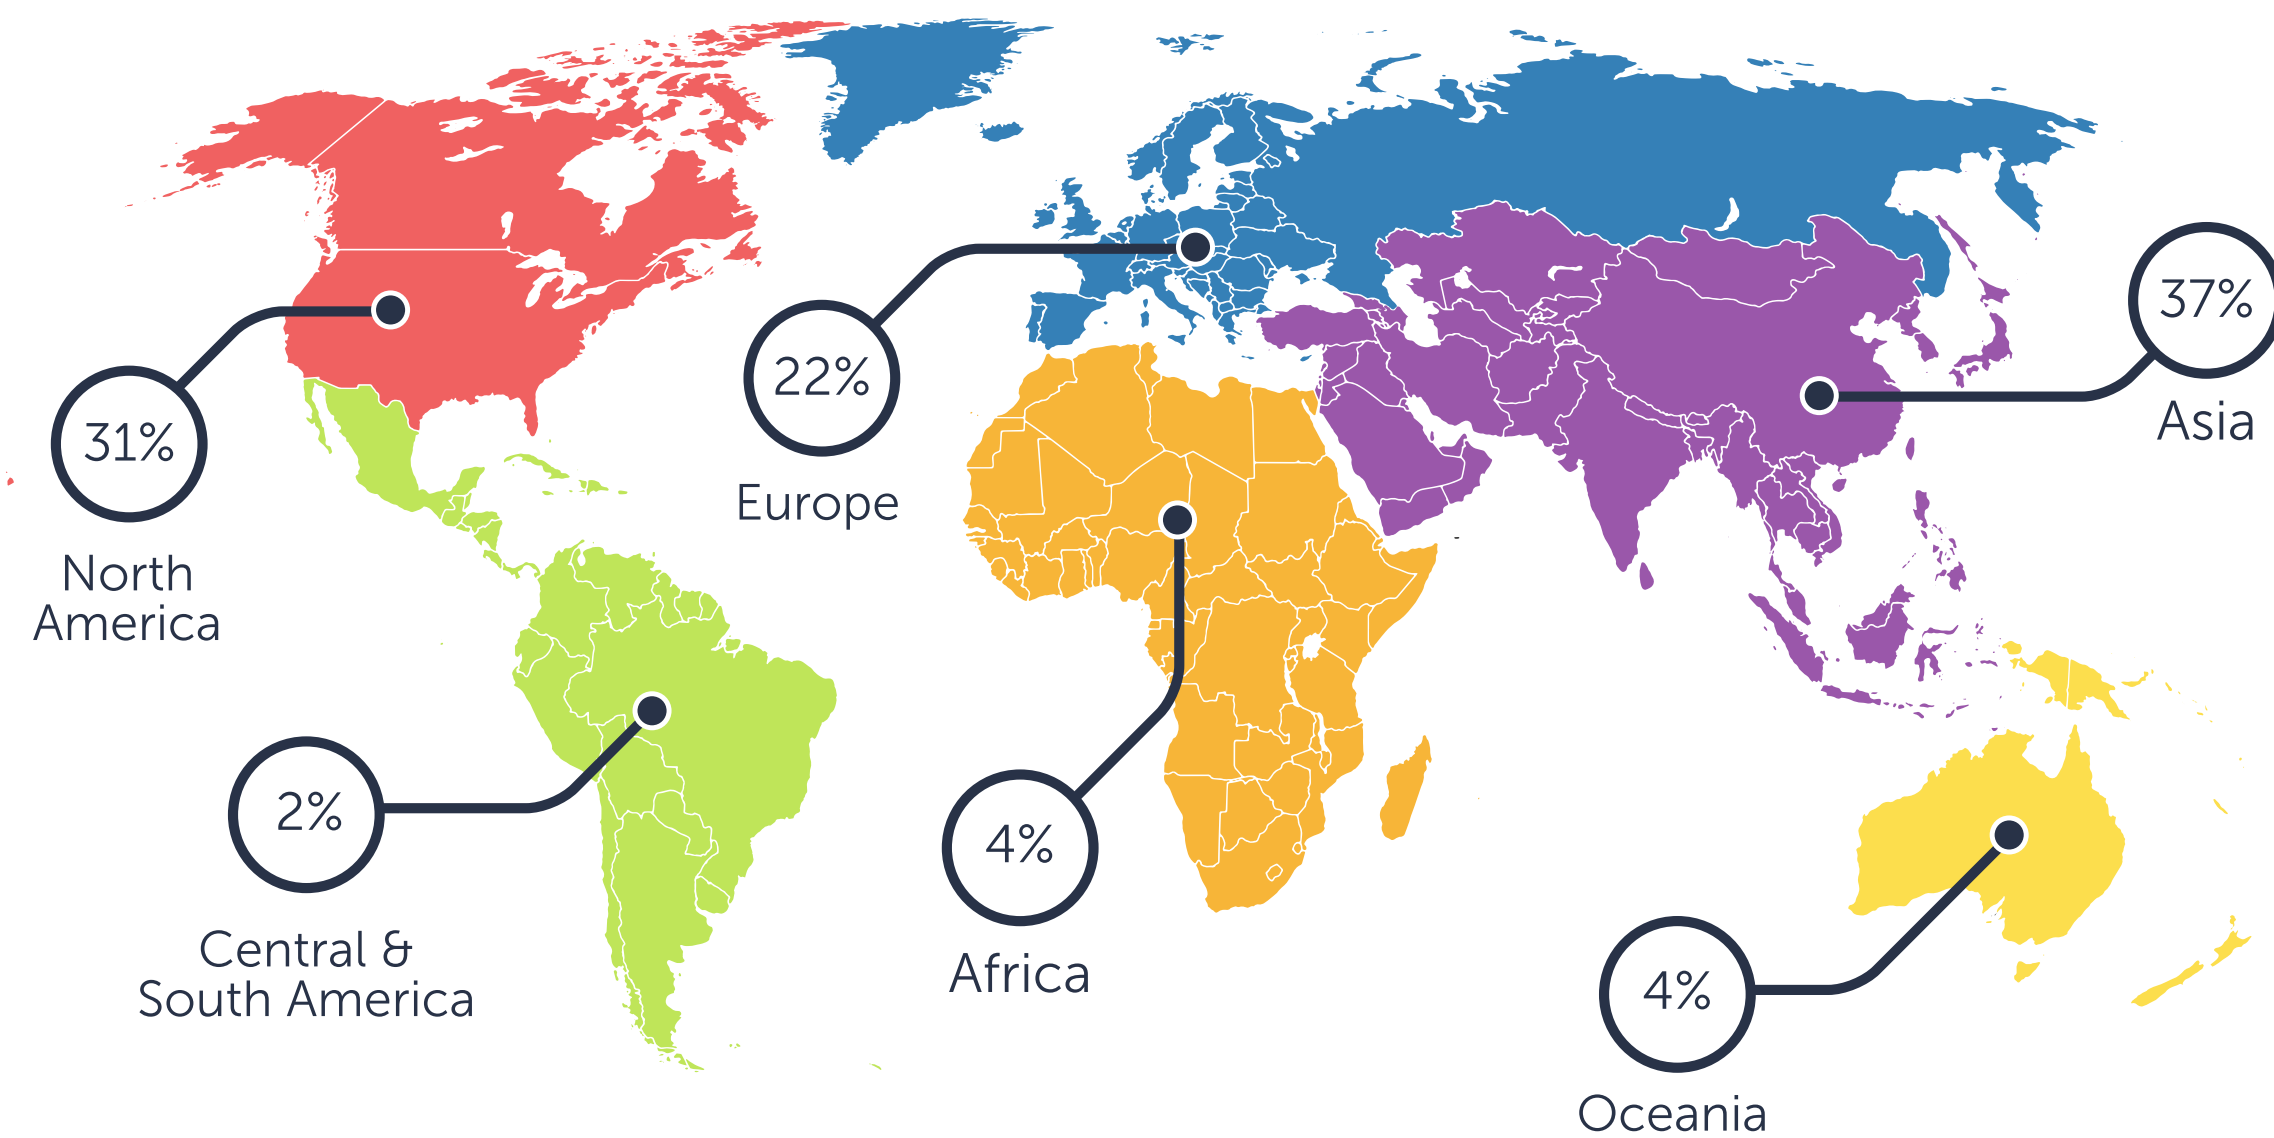

Connect with our audience

AUTOMOTIVE

opted in users**
123,099*

annual content visits
325,026*

annual leads generated
10,633*

NEWSLETTER SUGGESTIONS

Related to automotive

| NEWSLETTER | SUBSCRIBERS *** | OCCURRENCE |
|-----------------------------|-----------------|-------------|
| Automotive | 44,797 | Fortnightly |
| Tribology | 5,183 | Monthly |
| Energy Storage Technologies | 26,882 | Fortnightly |
| Advanced Alloys | 31,329 | Fortnightly |
| Fuel & Lubricant Analysis | 13,998 | Fortnightly |

** As of November 1st 2024

** Users opted in to email marketing ***Users subscribed to the newsletter