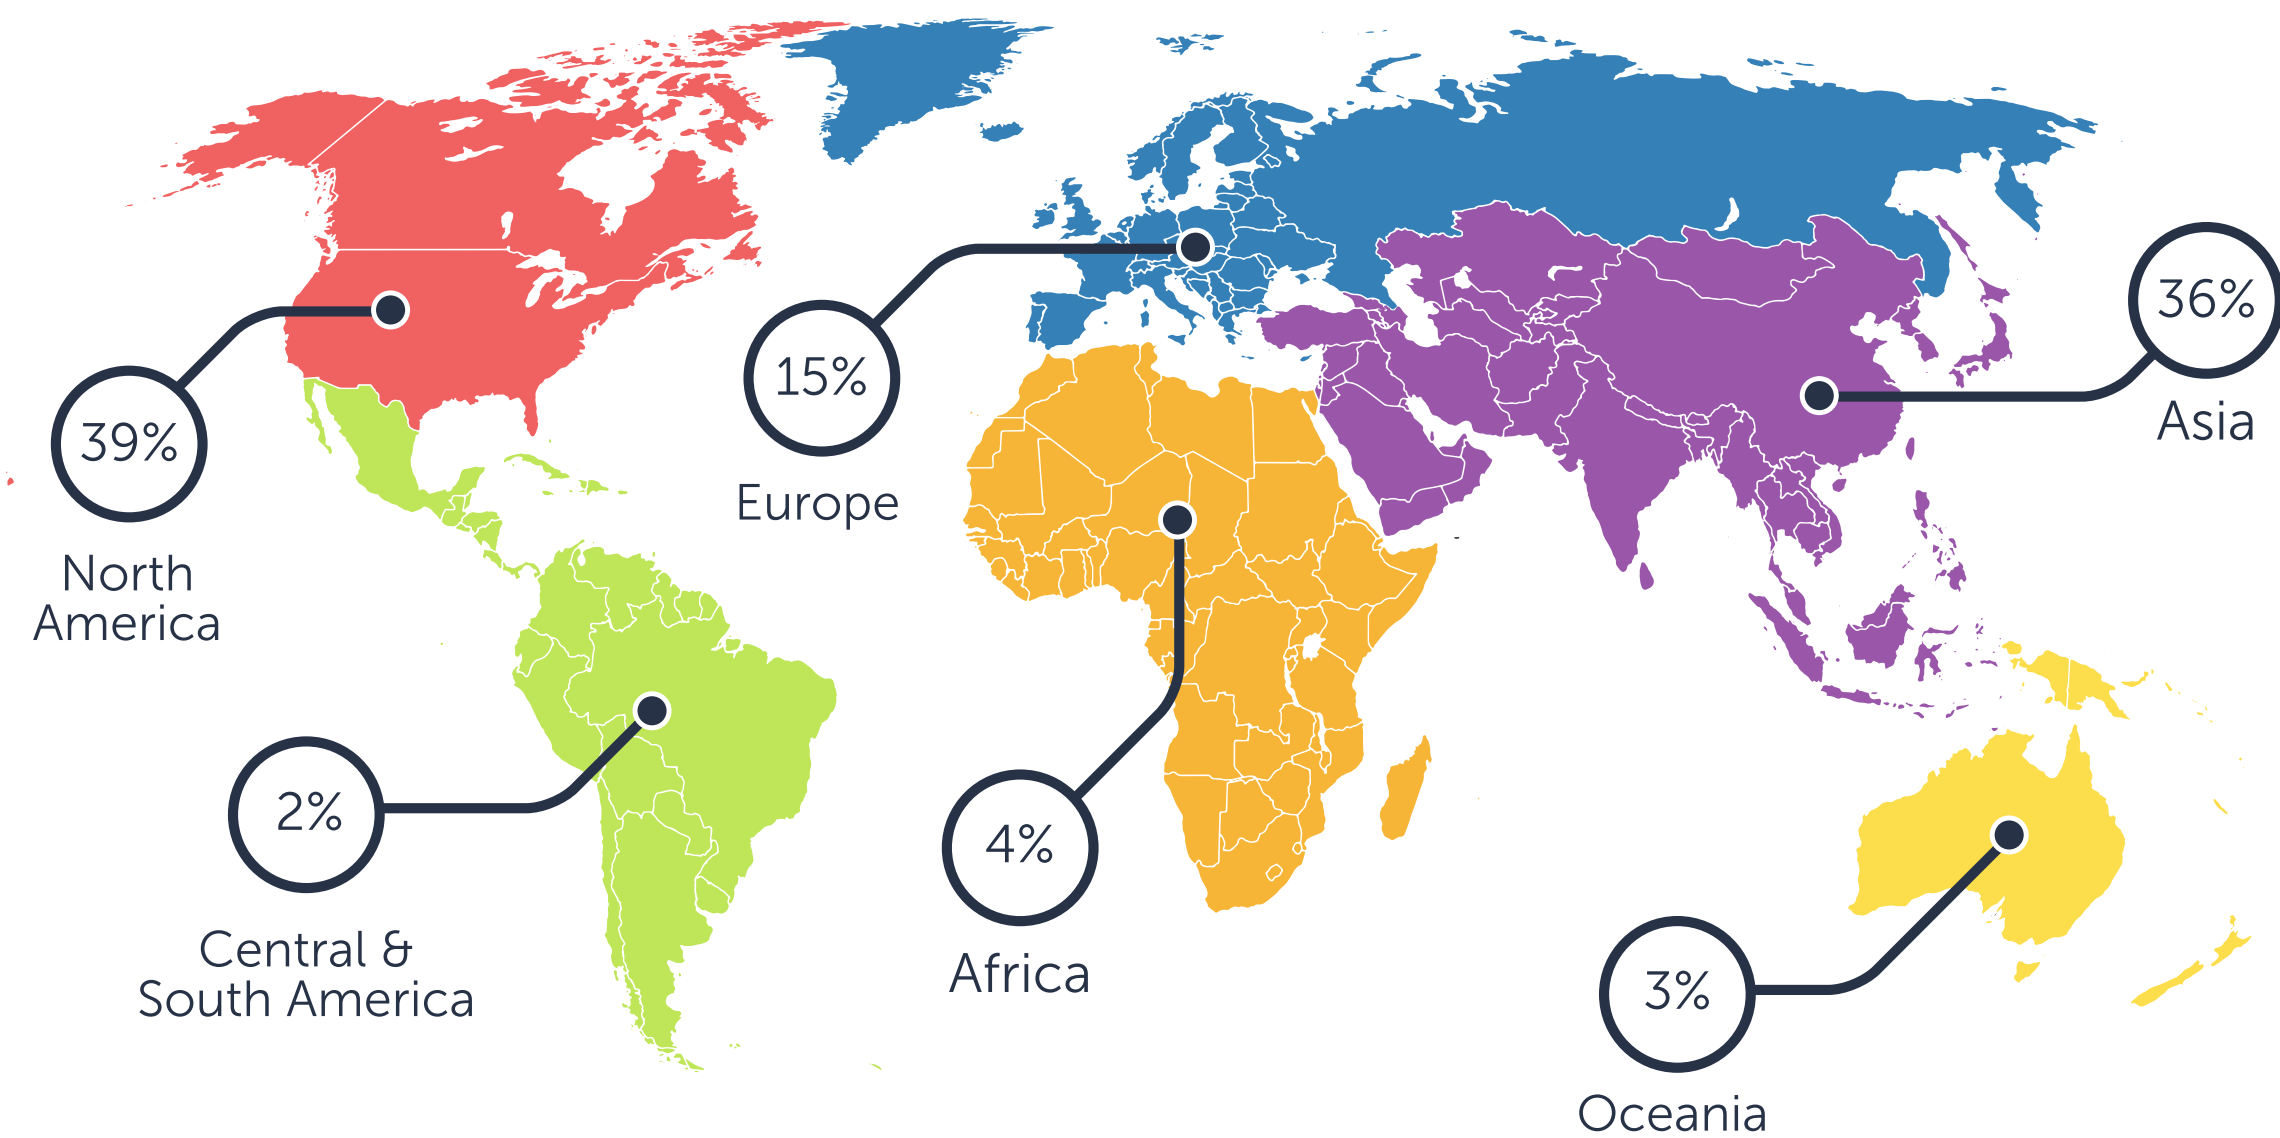

Connect with our audience
CELL BIOLOGY

opted in users**
35,810*

annual content visits
675,934*

annual leads generated
3,343*

NEWSLETTER SUGGESTIONS

Related to cell biology

| NEWSLETTER | SUBSCRIBERS *** | OCCURRENCE |
|----------------|-----------------|------------------|
| Cell Biology | 28,749 | Monthly |
| Microbiology | 35,630 | Monthly |
| Fluorescence | 10,220 | Monthly |
| Flow Cytometry | 9,513 | Every two months |

** As of November 1st 2024

** Users opted in to email marketing ***Users subscribed to the newsletter