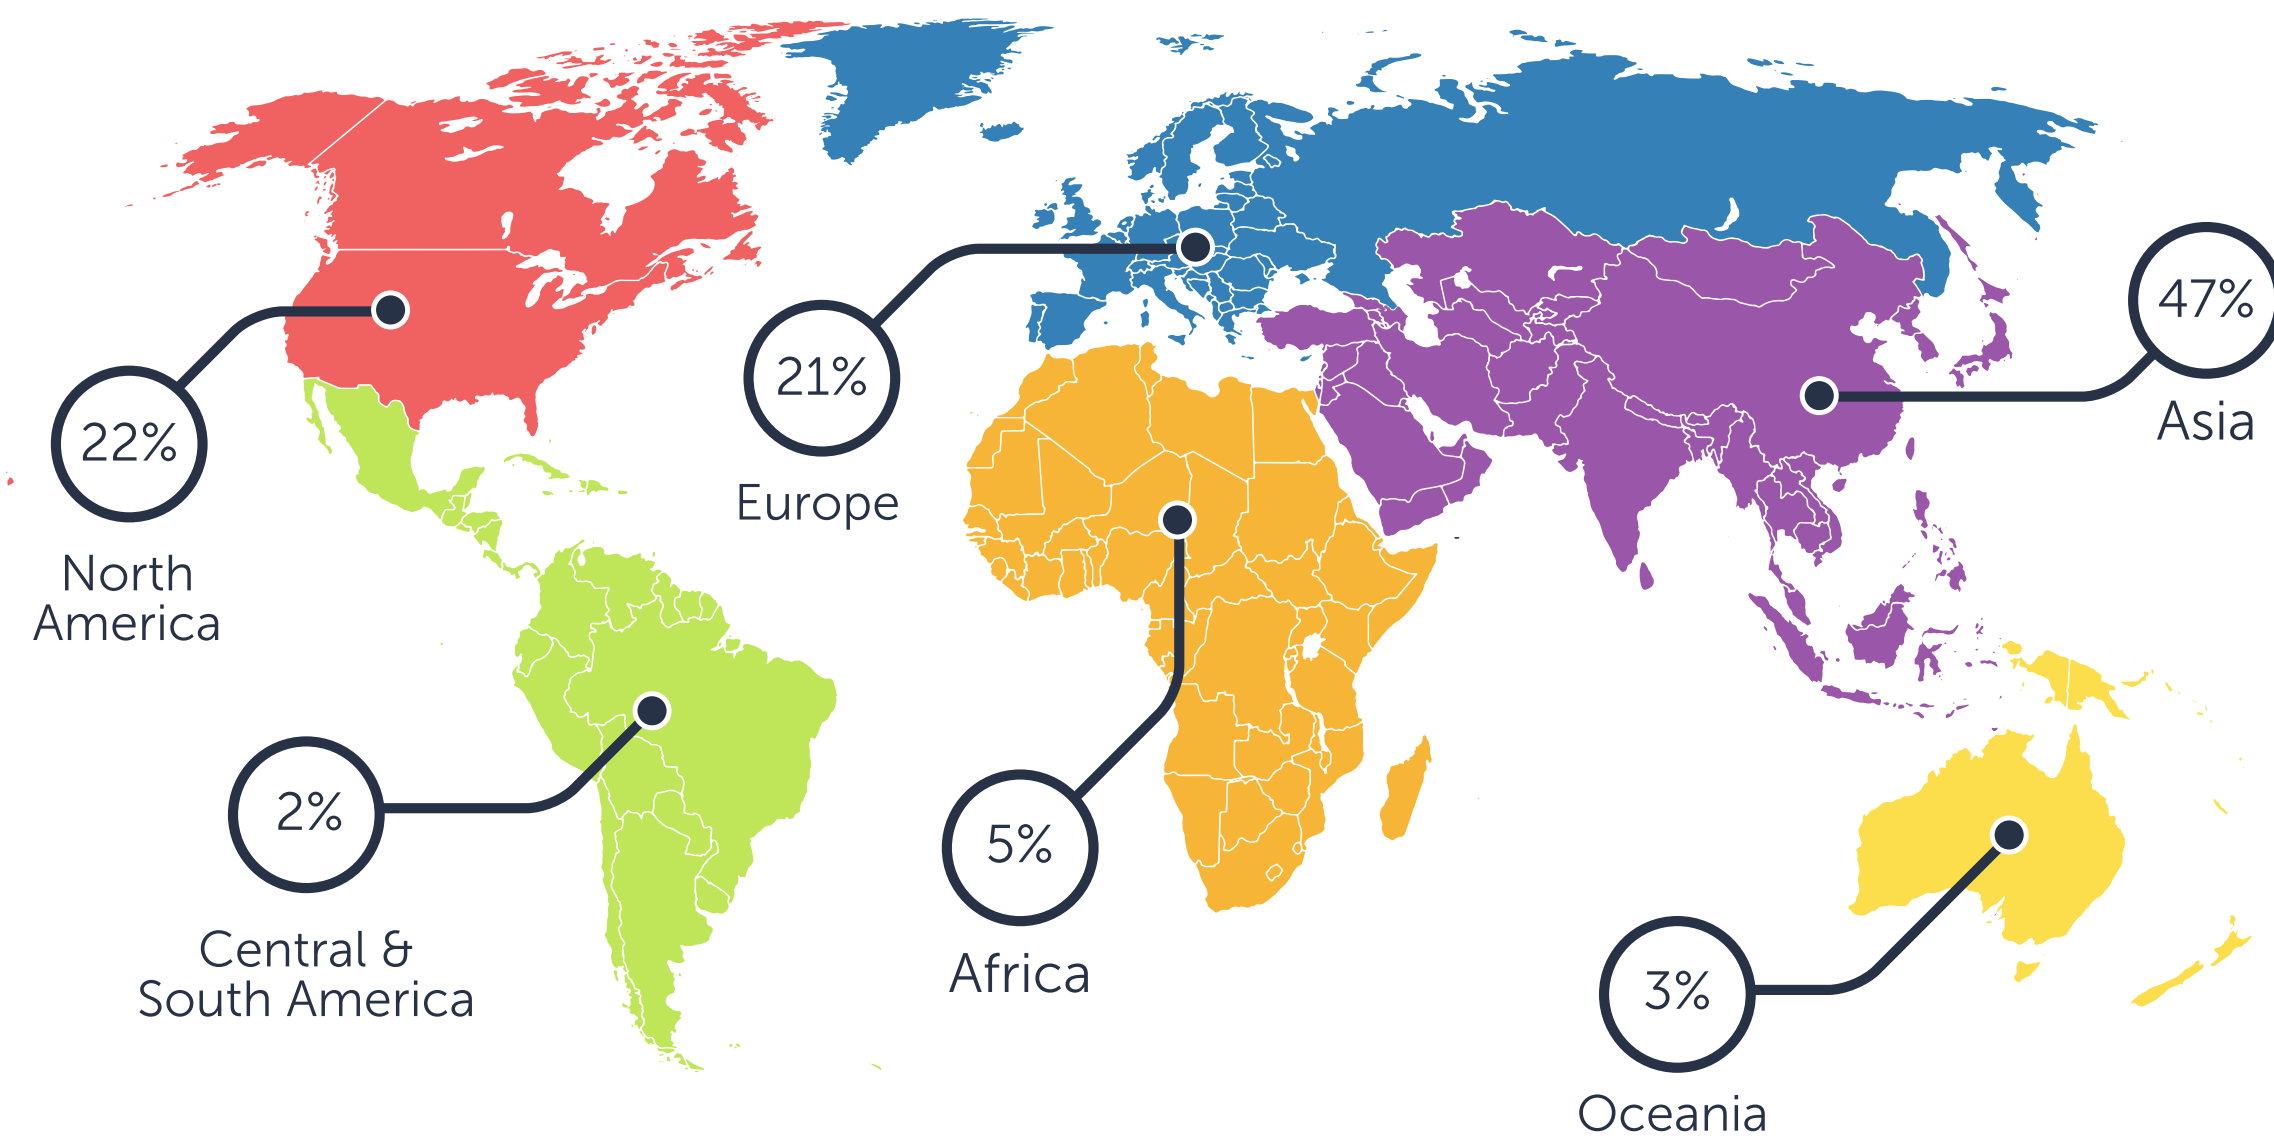

Connect with our audience

LABORATORY

opted in users**
31,718*

annual content visits
62,343*

annual leads generated
2,894*

NEWSLETTER SUGGESTIONS

Related to laboratory

NEWSLETTER	SUBSCRIBERS ***	OCCURRENCE
Spectroscopy	44,587	Weekly
Food & Beverage Analysis	20,887	Fortnightly
Analytical Chemistry in Life Sciences	34,817	Monthly
Biochemistry	16,576	Monthly
The Digital Laboratory	33,292	Monthly

** As of November 1st 2024

** Users opted in to email marketing ***Users subscribed to the newsletter