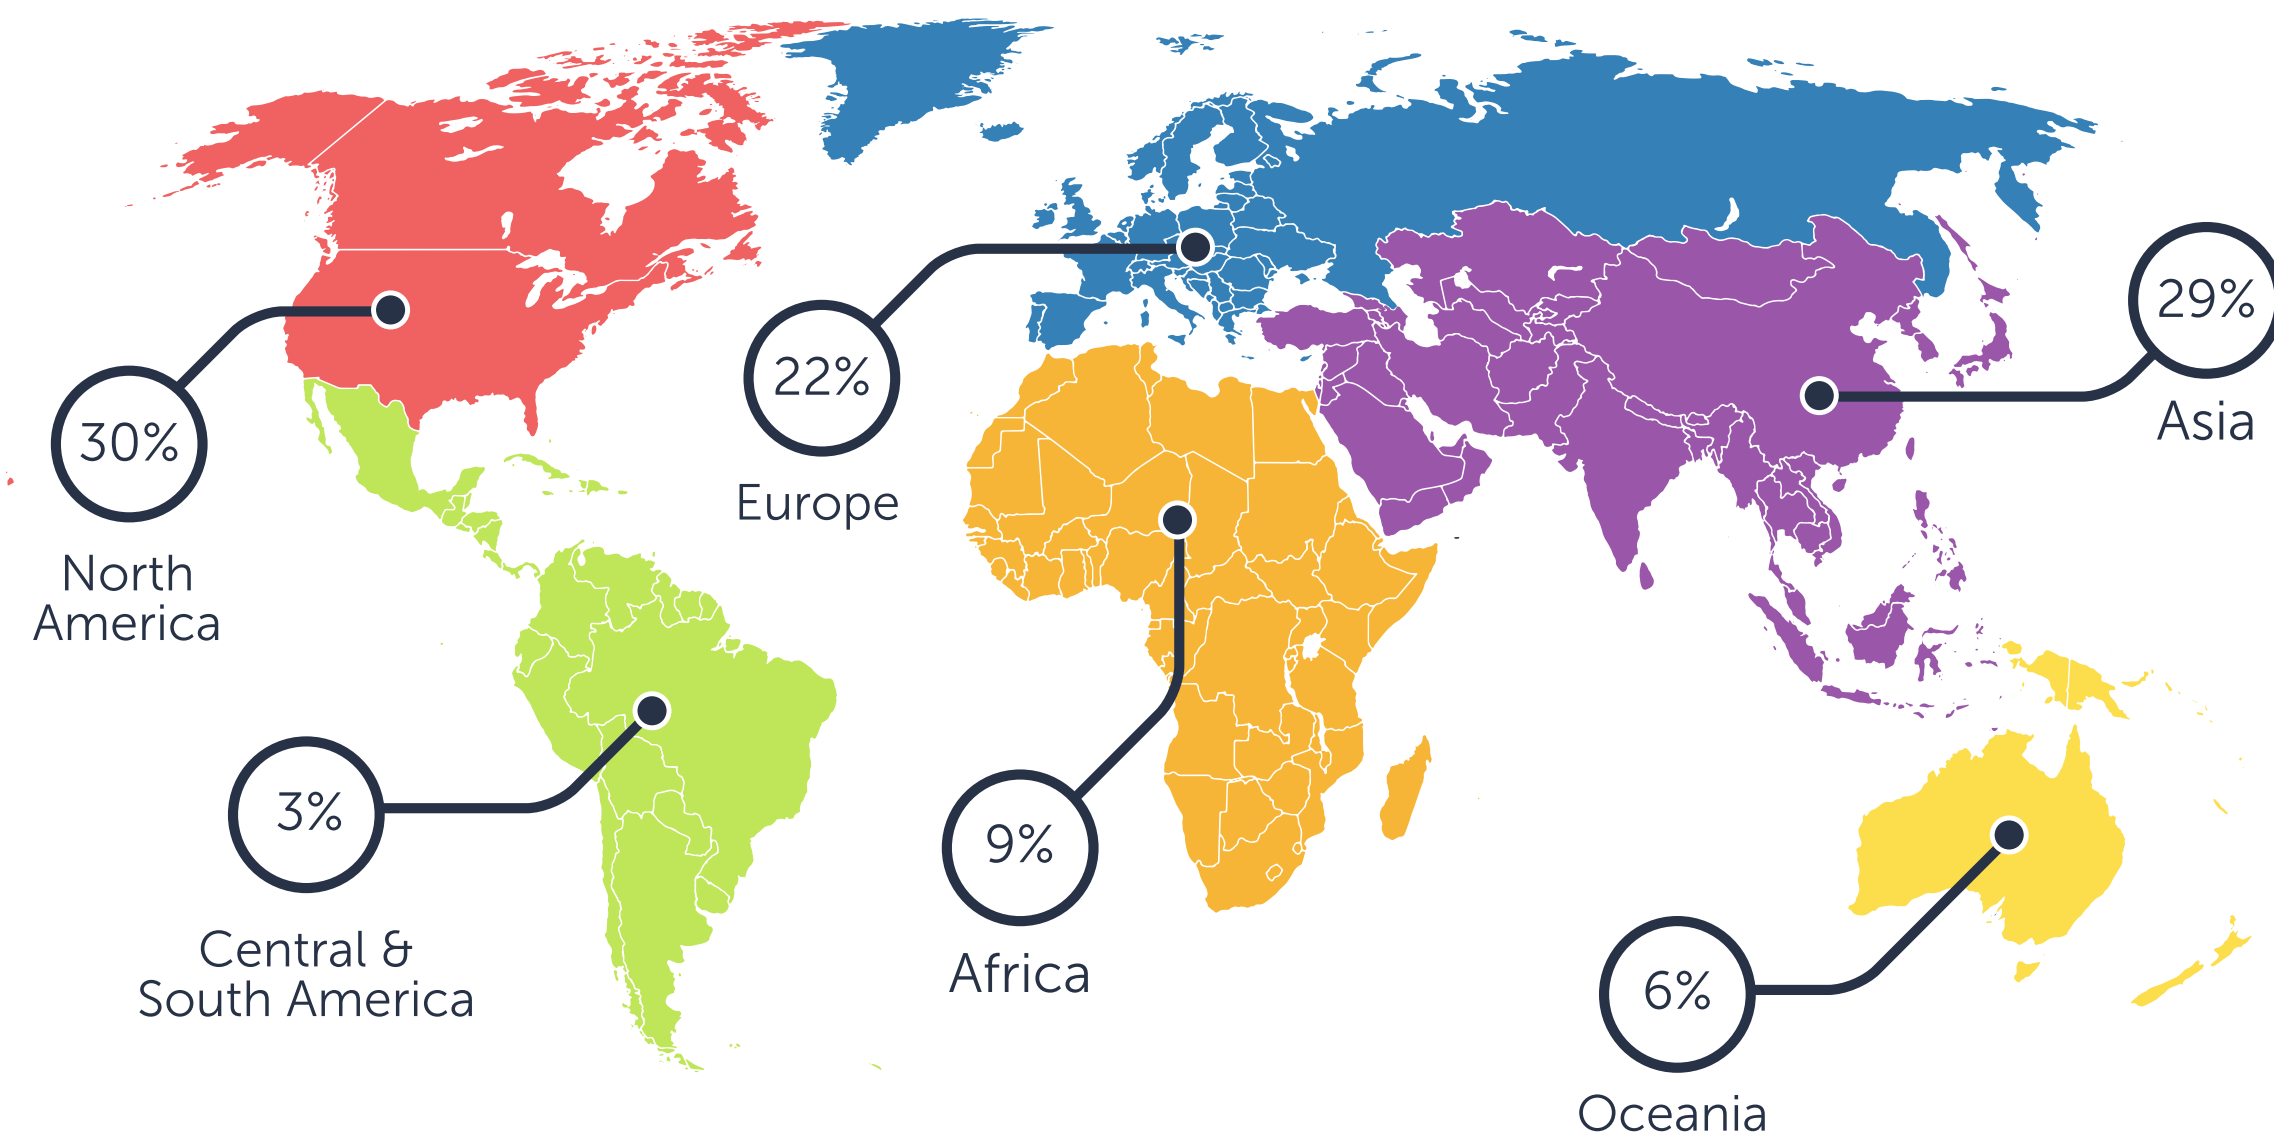

Connect with our audience

MINING

opted in users**
92,284*

annual content visits
213,358*

annual leads generated
8,015*

NEWSLETTER SUGGESTIONS

Related to mining

NEWSLETTER	SUBSCRIBERS ***	OCCURRENCE
Mining Industry News	51,987	Monthly
Spectroscopy	44,588	Fortnightly
Rheology & Viscometry	41,453	Monthly
XRF & Elemental Analysis	27,938	Monthly

** As of November 1st 2024

** Users opted in to email marketing ***Users subscribed to the newsletter