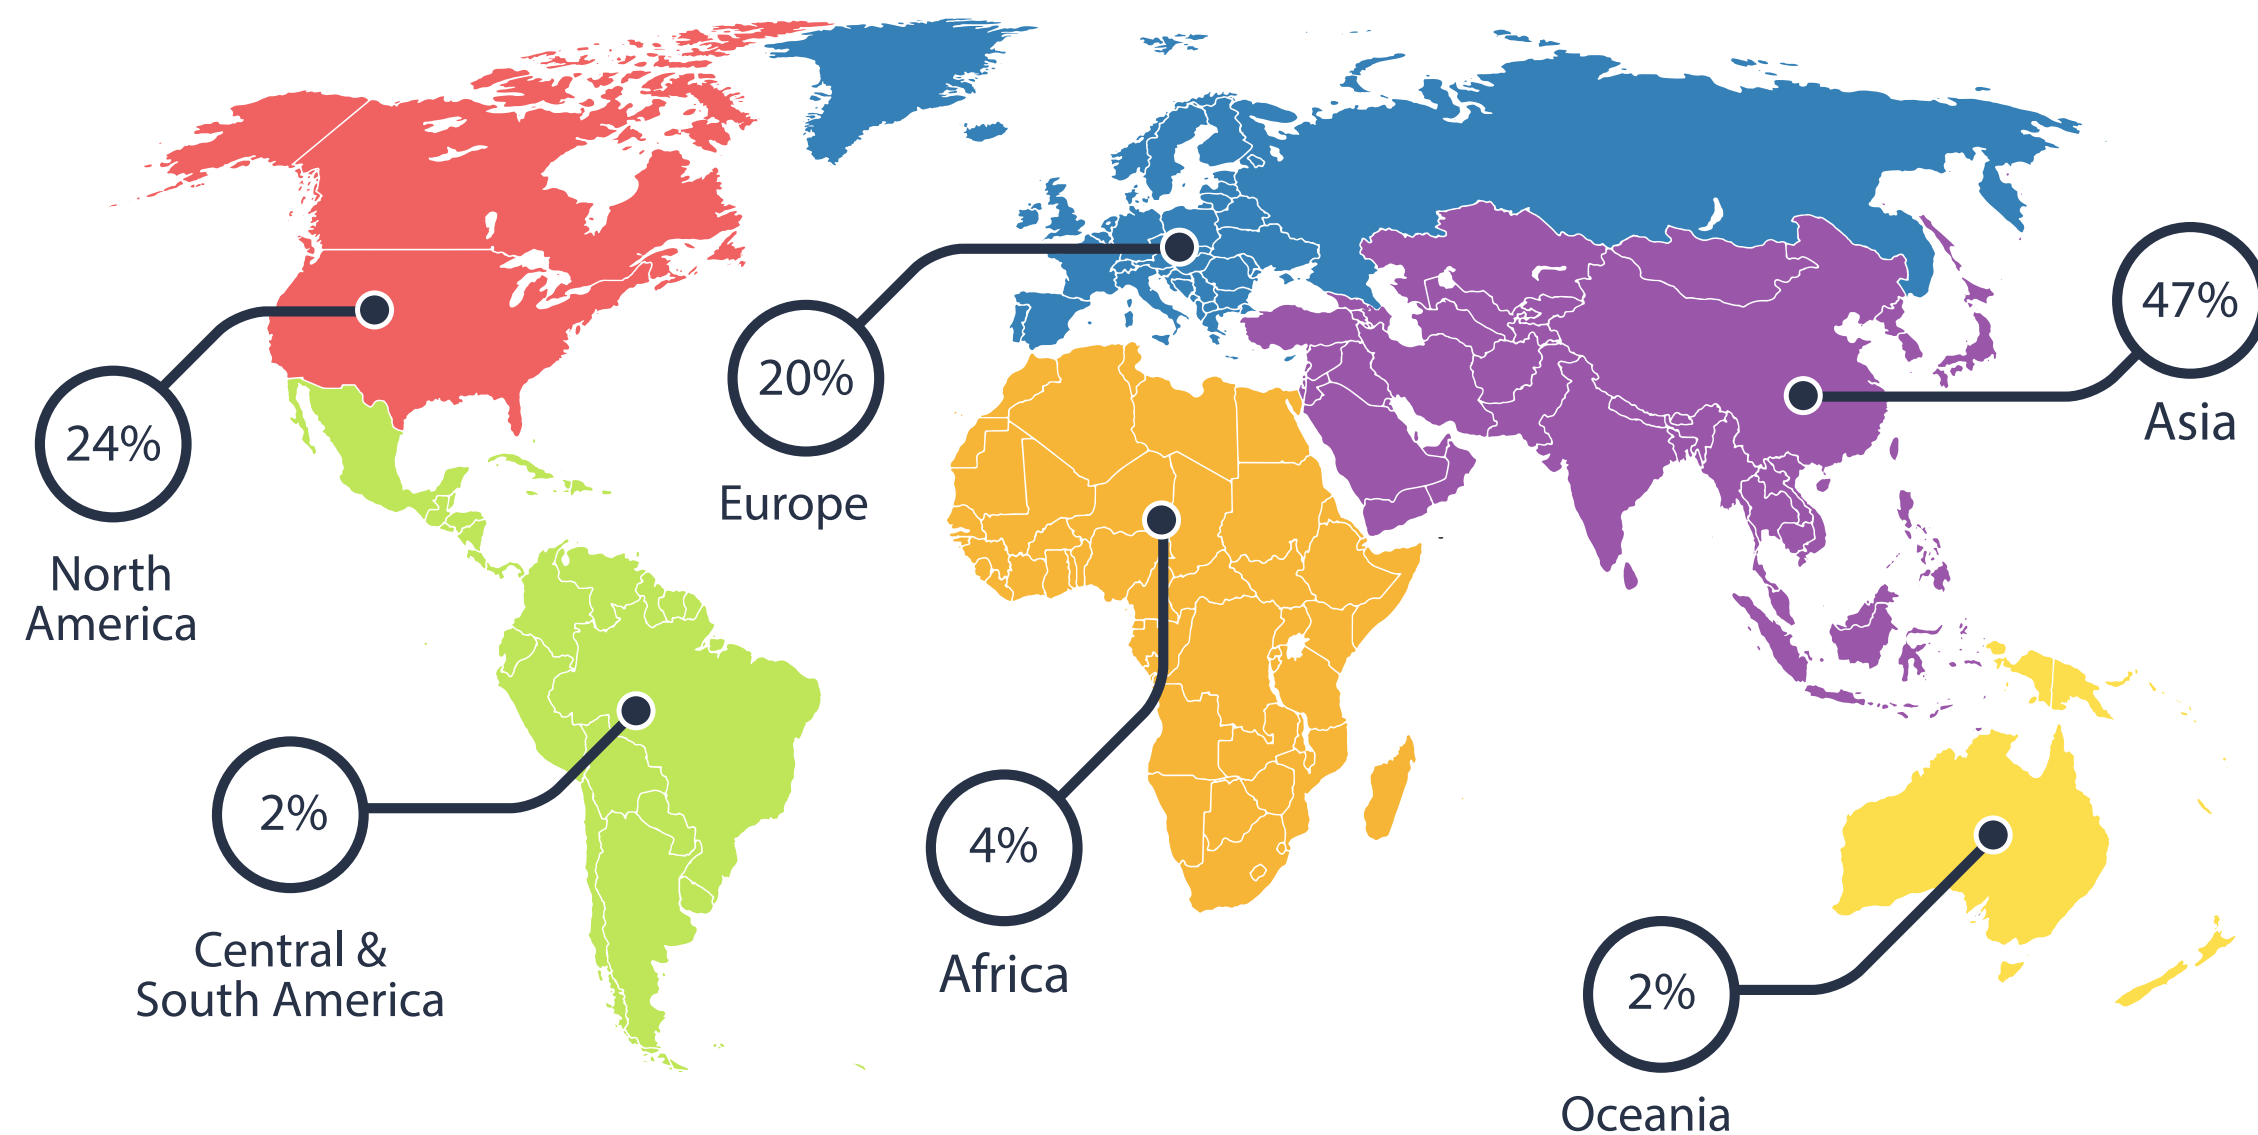

## SENSORS

opted in users\*\*  
**129,342\***

annual content visits  
**728,592\***

annual leads generated  
**15,848\***