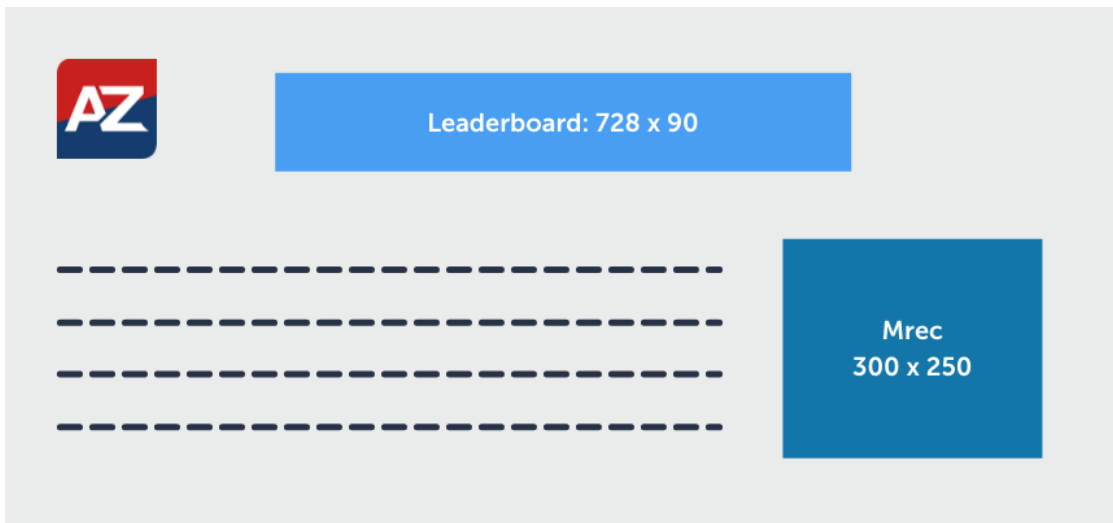

DISPLAY AD SPECIFICATIONS

On desktop your leaderboard ad will appear at the top of the page and your Mrec ad will appear in the right sidebar.

- Leaderboard: 728 x 90 pixels
- Mrec: 300 x 250 pixels
- Max image size: 150kb
- Media type: jpg, gif, png

For mobile the sizes are slightly different. For mobile, Mrec ads will appear in the article rather than on the right sidebar.

- Leaderboard: 300 x 50 pixels
- Mrec: 300 x 250 pixels
- Max image size: 150kb
- Media type: jpg, gif, png

The half-page tower ad below is the largest display ad option and displays in the right sidebar of the page.

- Tower (a): 300 x 600 pixels
- Max image size: 150kb
- Media type: jpg, gif, png

The other tower ad option below is similar to the one above (same height) and displays in the right sidebar of the page.

- Tower (b): 160 x 600 pixels
- Max image size: 150kb
- Media type: jpg, gif, png

We can also manage tags from advertising systems, like Google Campaign Manager.