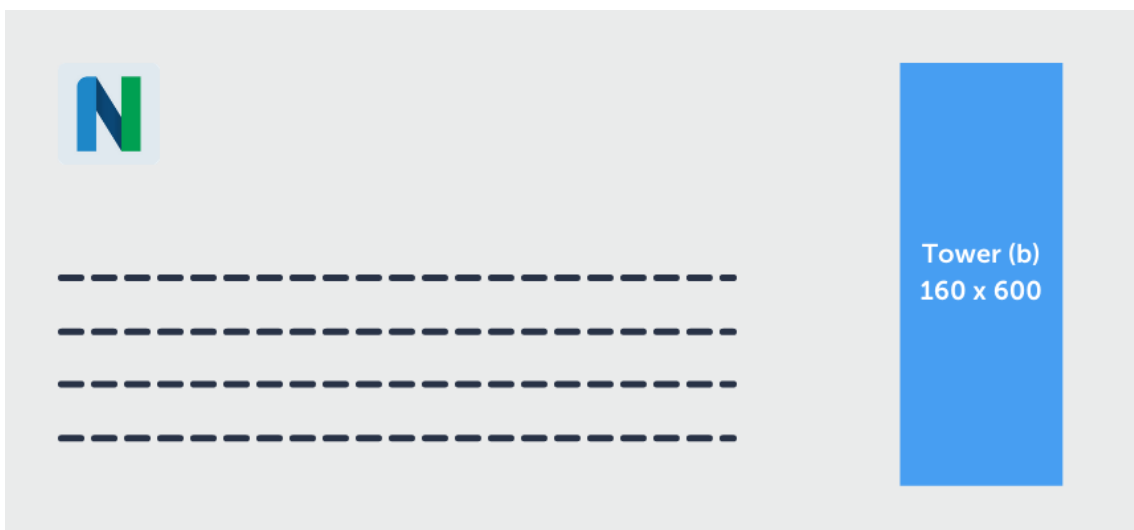

DISPLAY AD SPECIFICATIONS

On desktop your leaderboard ad will appear at the top of the page and your Mrec ad will appear in the right sidebar.

- Leaderboard: 728 x 90 pixels
- Mrec: 300 x 250 pixels
- Max image size: 150kb
- Media type: jpg, gif, png

For mobile the sizes are slightly different. For mobile, Mrec ads will appear in the article rather than on the right sidebar.

- Leaderboard: 300 x 50 pixels
- Mrec: 300 x 250 pixels
- Max image size: 150kb
- Media type: jpg, gif, png

The half-page tower ad below is the largest display ad option and displays in the right sidebar of the page.

- Tower (a): 300 x 600 pixels
- Max image size: 150kb
- Media type: jpg, gif, png

The other tower ad option below is similar to the one above (same height) and displays in the right sidebar of the page.

- Tower (b): 160 x 600 pixels
- Max image size: 150kb
- Media type: jpg, gif, png

We can also manage tags from advertising systems, like Google Campaign Manager.